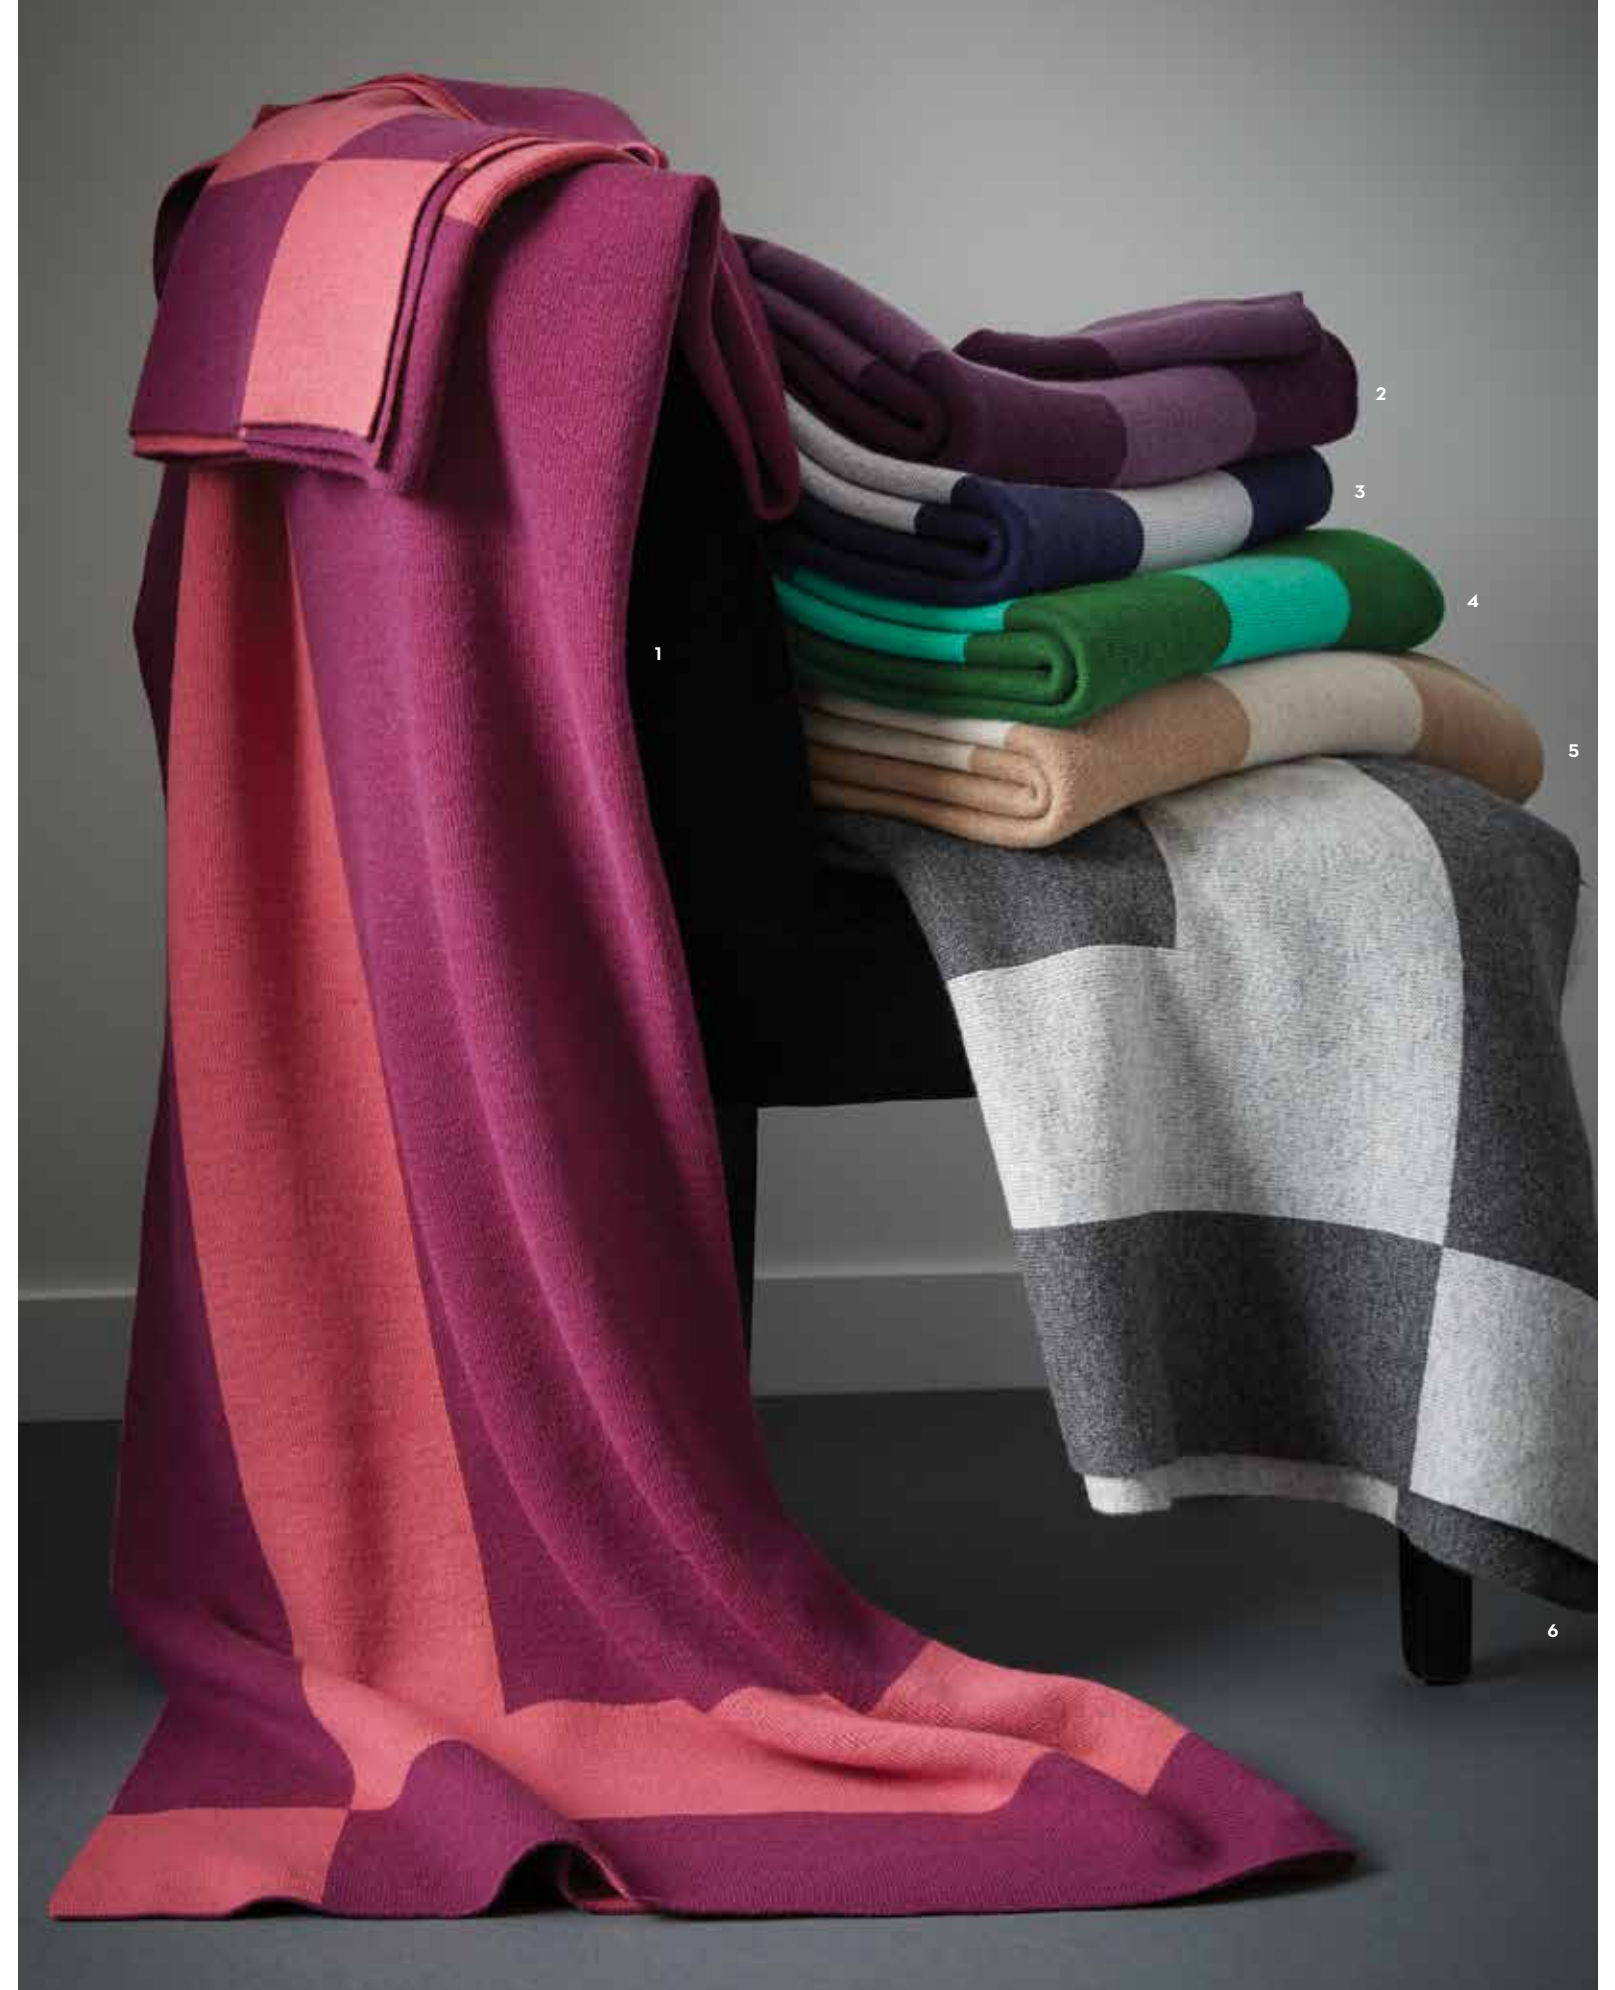

HALO HOME

Bring personal elegance to your table with monogrammed cocktail napkins, placemats and more. Call 800-237-3404 for details.

OUR EXCLUSIVE
GRACIOUS HOME

Deco-inspired throws crafted from 100% double-faced cashmere.

1. GRACIOUS HOME Hibiscus and Pomegranate Cashmere Avenue Throw, 50"L x 70"W, #01332112, $699.
2. GRACIOUS HOME Frosted Grape And Vintage Cashmere Avenue Throw, 50"L x 70"W, #01332110, $699.
3. GRACIOUS HOME Graphite and Ash Cashmere Avenue Throw, 50"L x 70"W, #01332108, $699.
4. GRACIOUS HOME Seashore and Basil Cashmere Avenue Throw, 50"L x 70"W, #01332113, $699.
5. GRACIOUS HOME Camel and Dune Cashmere Avenue Throw, 50"L x 70"W, #01332109, $699.
6. GRACIOUS HOME Midnight and Mist Cashmere Avenue Throw, 50"L x 70"W, #01332111, $699.