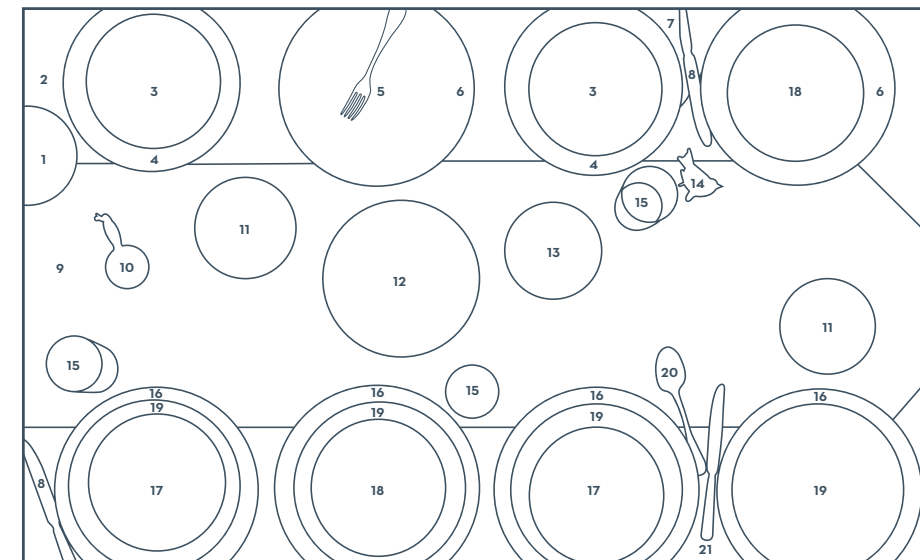

A MAGNIFICENT FALL FEAST

1. **L'OBJET** Black Alchimie Bread and Butter Plate. 6"D. #01332257. $26.
2. **SFERRA** Pewter Festival Tablecloth. 106"L x 66"W. #01317763. $154.
3. **DINER DE GALA** Red and Brown Feather Salad Plate. 8"D. #01331652. $135.
4. **ROYAL LIMOGES** Golden Fire Dinner Plate. 10.75"D. #01331490. $100.
5. **CHRISTOFLE** Gold Accent Jardin d'Eden Dinner Fork. 8"H. #01272714. $300.
6. **ROYAL LIMOGES** Golden Fire Charger Plate. 12"D. #01331489. $160.
7. **BRITTEN COUTURE HOME** White and Beige Park Avenue Napkin. 21"L x 21"W. #01303652. $30.
8. **CHRISTOFLE** Gold Accent Jardin d'Eden Dinner Knife. 9.6"H. #01272715. $349.
9. **VIA VENEZIA** Velvet Field of Flowers Table Runner. 72"L x 16"W. #01331245. $980.
10. **VAGABOND HOUSE** Pewter Peacock Salt Cellar. 2.25"W x 3.75"H. #01332100. $35.
11. **L'OBJET** Black Alchimie Cereal Bowl. 5.5"D. #013322525. $50.
12. **DINER DE GALA** Feather Serving Bowl. 9"D. #01331658. $220.
13. **L'OBJET** Gold Alchimie Cereal Bowl. 5.5"D. #01312321. $90.
14. **L'OBJET** Platinum Bird Salt and Pepper Shakers. 2"L x 3"W. #01281427. $190.
15. **DINER DE GALA** Antler Tumbler. 3"D. #01331668. $75.
16. **L'OBJET** Black Alchimie Charger Plate. 12.5"D. #01332256. $60.
17. **DINER DE GALA** Brown and Black Feather Salad Plate. 8"D. #01331655. $135.
18. **DINER DE GALA** Antler Salad Plate. 8"D. #01331656. $120.
19. **L'OBJET** Black Soie Tressee Dinner Plate. 10.5"D. #01332258. $60.
20. **CHRISTOFLE** Silver-Plated Jardin d'Eden Table Spoon. 8"H. #01272693. $124.
21. **CHRISTOFLE** Silver-Plated Jardin d'Eden Dinner Knife. 9"H. #01272696. $149.

Shop Online

GRACIOUSHOME.COM

Order by Phone

212-517-6300 OR 800-338-7809
MONDAY-SATURDAY 9-7
SUNDAY 11-6

Visit our Stores

EAST SIDE
1220 3RD AVENUE · 1201 3RD AVENUE

WEST SIDE
1992 BROADWAY

CHELSEA DESIGN CENTER
45 WEST 25TH STREET

Page 40-41

- **SOFRO SOFT** Croco Brown And Cream Throw 50"W x 70"H. #01233555. $350.
- **UGG HOME** Oversized Grey Knit Throw 50"W x 70"H. #01328876. $345.

Page 2

Photograph By eSylvie Becquet

Connect and Share your Style

#mygracioushome