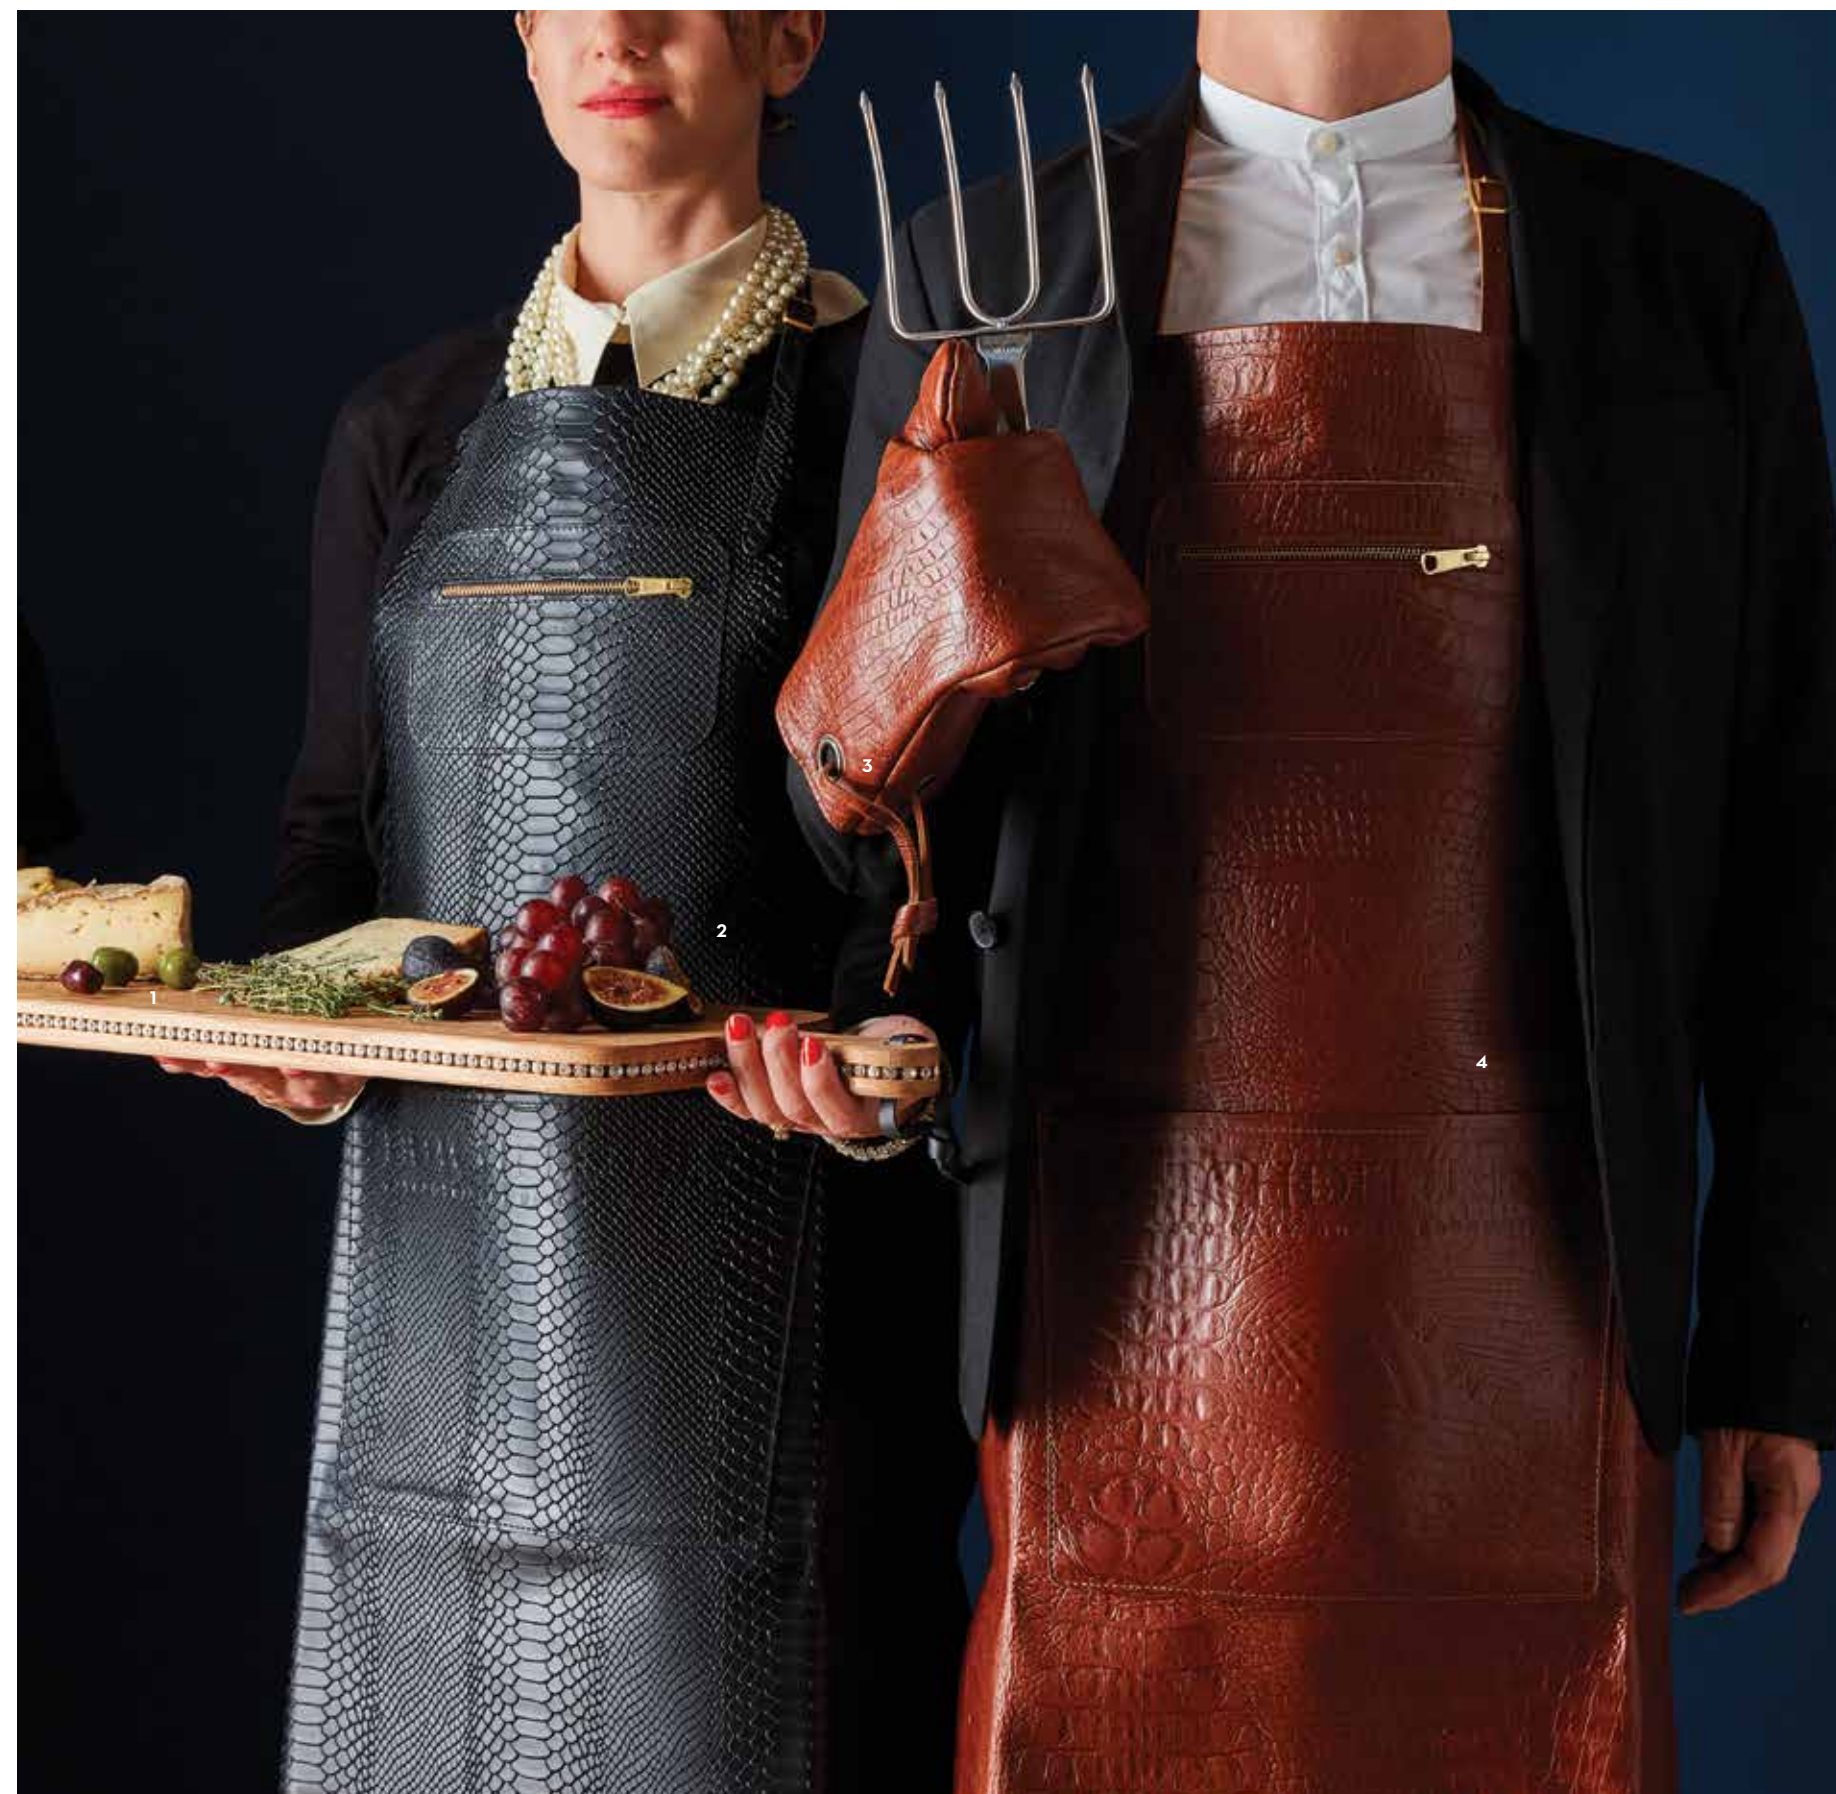

**NYC EXCLUSIVE
AMERICAN DELUXES**

Greet your guests in reptile-embossed leather aprons and oven mitts, each of which will develop a rich patina, and look even more beautiful, with the passage of time. A Swarovski crystal-trimmed cheese board is a fabulous finish to this over-the-top ensemble. Each piece is handcrafted in Holland.

1. **DUTCHDELUXES** XL Limited Edition Swarovski Crystal Rectangular Cheese Board. 27"L x 13"W. #01332431. **$495.** 2. **DUTCHDELUXES** Black Snake Amazing Apron. 31.1"L x 25.19"W. #01332429. **$250.** 3. **DUTCHDELUXES** Brown Croc Ultimate Oven Mitt. 11.42"L x 7.87"W. #01332430. **$110.** 4. **DUTCHDELUXES** Brown Croc Amazing Apron. 31.1"L x 25.19"W. #01332428. **$250**