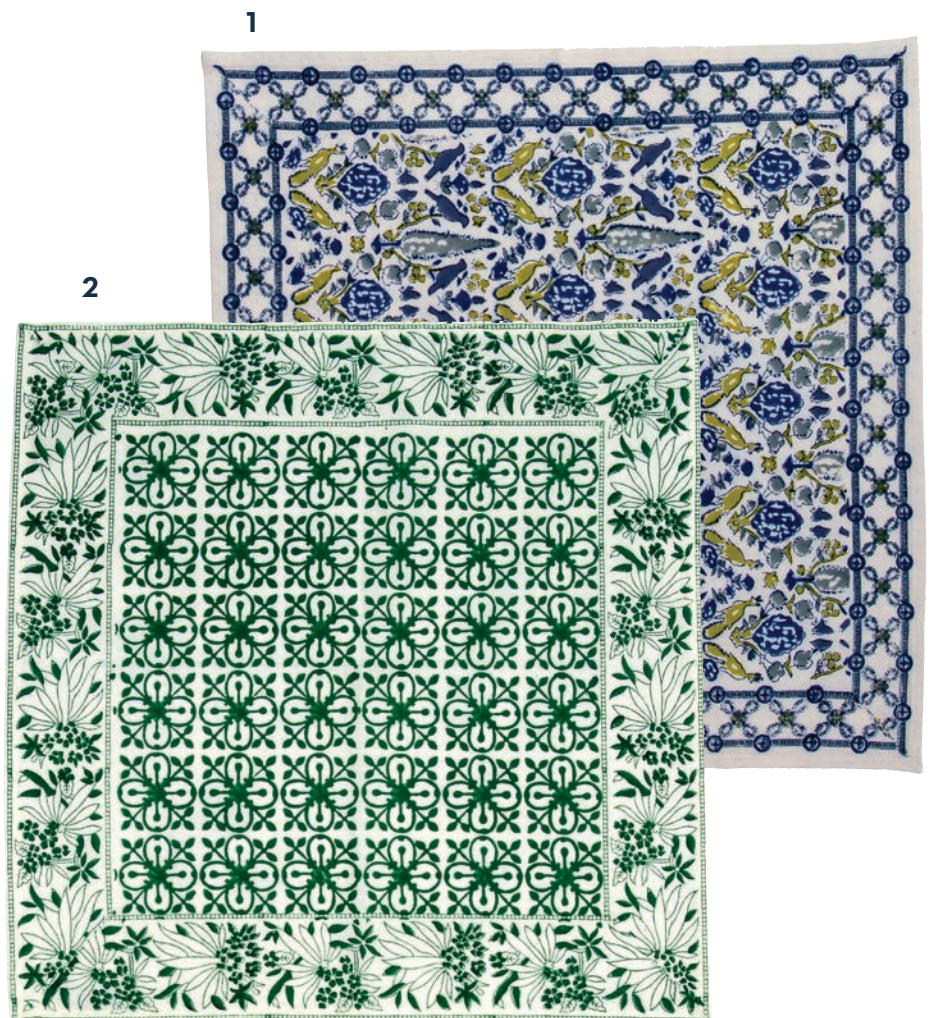

LSA INTERNATIONAL

Sleek glassware crafted in Poland by skilled artisans using traditional techniques.

1. **LSA Otis Red Wine Set of 4.** 10.5 oz. #01325103. $60.
2. **LSA Otis Champagne Flute Set of 4.** 5 oz. #01325105. $50.
3. **LSA Otis White Wine Set of 4.** 8 oz. #01325101. $50.
4. **LSA Otis Cocktail Glass Set of 4.** 9.5 oz. #01325107. $50.
5. **LSA Otis Tumbler Set of 4.** 12 oz. #01325099. $44.

POMEGRANATE

Whimsical and fresh, these Pomegranate Linens are block printed by hand in shades of blue and lichen green.

1. **POMEGRANATE Aviary Blue Napkin.** 20". #01324345. $14.
2. **POMEGRANATE Garden Gate Green Napkin.** 20". #01324335. $14.

KIM SEYBERT

Handcrafted beaded placemats influenced by Ming Dynasty ginger jars.

1. **KIM SEYBERT Ming Indigo / White Border Napkin.** 21". #01320376. $30.
2. **KIM SEYBERT Chinoiserie Blue Napkin Ring.** #01324321. $16.
3. **KIM SEYBERT Ming Indigo / White Placemat.** 8". #01320375. $137.