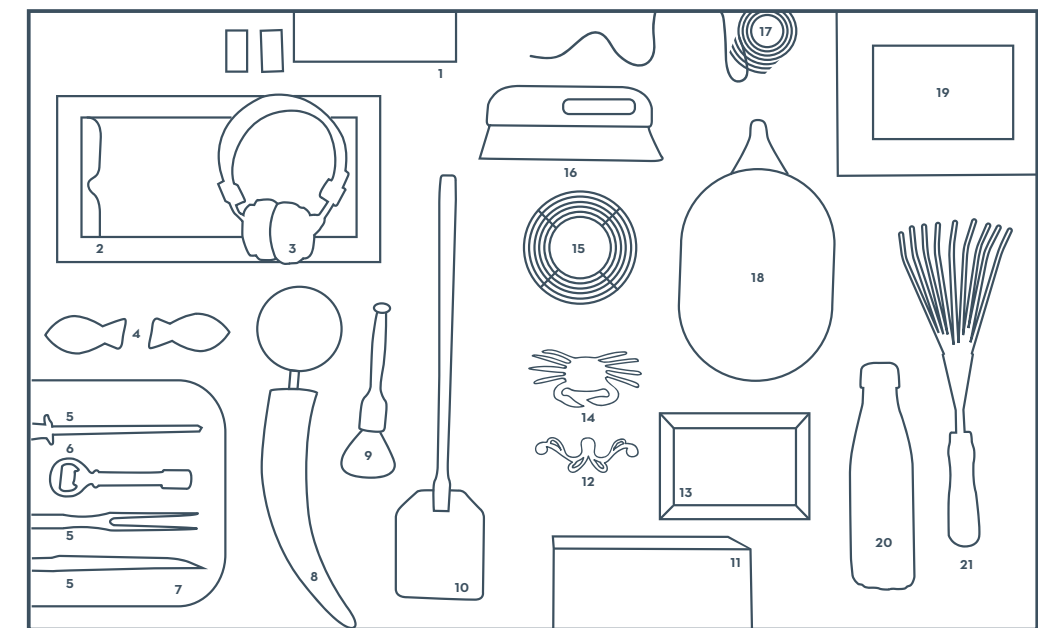

Page 30-31

FATHER'S DAY

1. L'OBJET Deco Dominos Set. 7.5"L x 3"W x 1.5"H. #01328656. $465.
2. OYOBX Bamboo Eyewear Box. 14.5"L x 7.5"W x 3.25"H. #01320946. $300.
3. URBANEARS Moss Plattan Headphones. 5.8"L x 7.8"W x 2.8"H. #01297021. $60.
4. JULISKA Greywash Wooden Fish Napkin Ring. 1.75"W. #01327989. $15.
5. TRUDEAU Wood Laguiole Pakka Carve Set. #01311446. $125.
6. RALPH LAUREN Preston Bar Tools Set. #01313735. $95.
7. EDWARD WOHL Maple Birds-Eye Board. 15.5"L x 11"W. #01279014. $140.
8. FRANCES STOIA Horn Magnifying Glass. 16"L. #01316243. $100.
9. BÜRSTENHAUS REDECKER Goat Hair Dust Brush. 8.5"L. #01279750. $25.
10. BÜRSTENHAUS REDECKER Leather Fly Swatter. 20"L. #01279744. $16.
11. TIVOLI AUDIO Model One Table Radio. 5.25"L x 8.375"W x 4.5"H. #01257929. $179.99.
12. SCHAUB Estate Dover Octopus Drawer Pull. 4.25"CC. #01327117. $40.95.
13. MAXXI PHOTO Narrow Bone and White Sahara Frame. 4" x 6". #01328718. $35.
14. SCHAUB Tiger Penshell Sea Crab Drawer Pull. 1.625"CC. #01326720. $199.95.
15. WILLINGTON CORDAGE Twisted Rope. 5.2"L x 5.2"W x 3"H. #01319997. $7.99.
16. BÜRSTENHAUS REDECKER Table Brush with Recessed Grip. 8"L. #01279736. $40.
17. WILLINGTON CORDAGE Jute Twine. 2.7"L x 2.7"W x 3.7"H. #01320007. $1.99.
18. BÜRSTENHAUS REDECKER Shoe Cleaning Hedgehog. 12"L. #01279743. $70.
19. MAXXI PHOTO Bone and White Sahara Frame. 5" x 7". #01328717. $55.
20. S'WELL Blonde Wood Water Bottle. 17 oz. #01305229. $35.
21. BURGON & BALL Shrub Rake. 16"L x 5"W. #01283691. $28.

Connect and Share your Summer Style

#GraciousHome