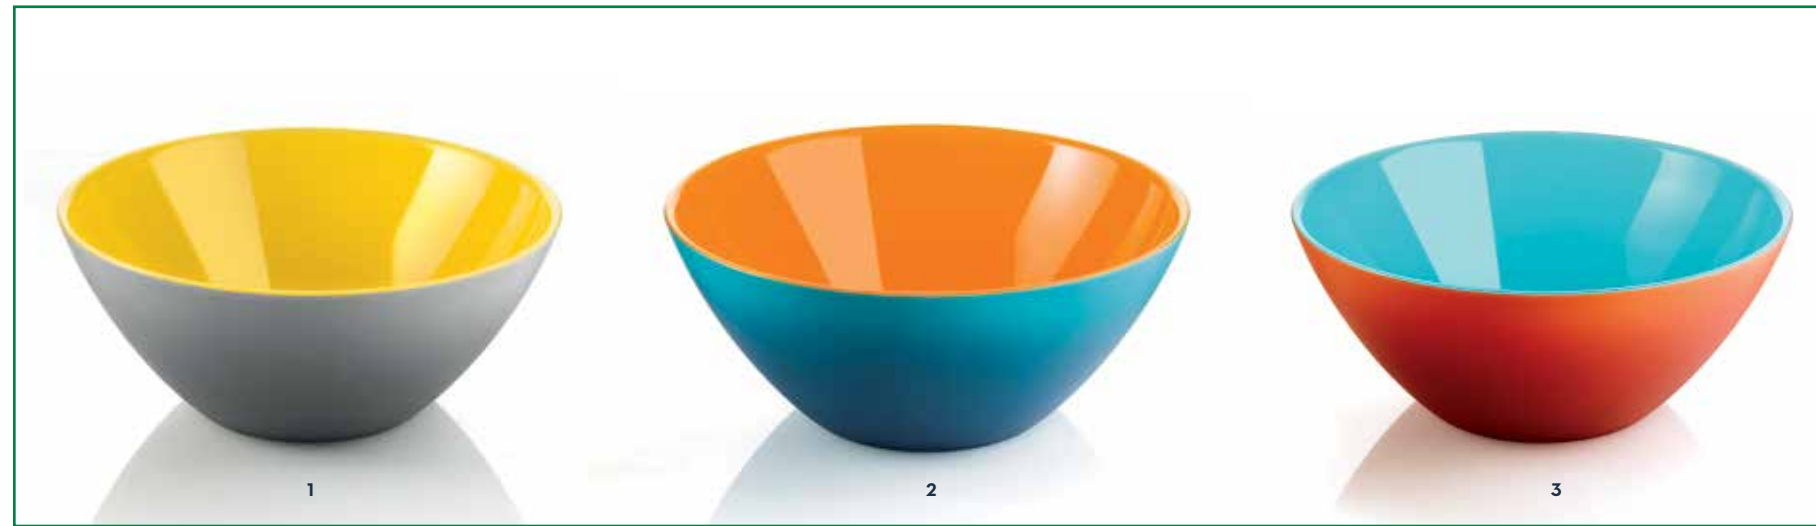

GUZZINI

Minimalist design and strong color contrasts make these bowls perfect for any summer occasion.

1. **GUZZINI** Gray and Yellow My Fusion Bowl. 8"D. #01326949. $32. 2. **GUZZINI** Blue and Orange My Fusion Bowl. 8"D. #01326952. $32. 3. **GUZZINI** Coral and Sea Blue My Fusion Bowl. 8"D. #01326951. $32.