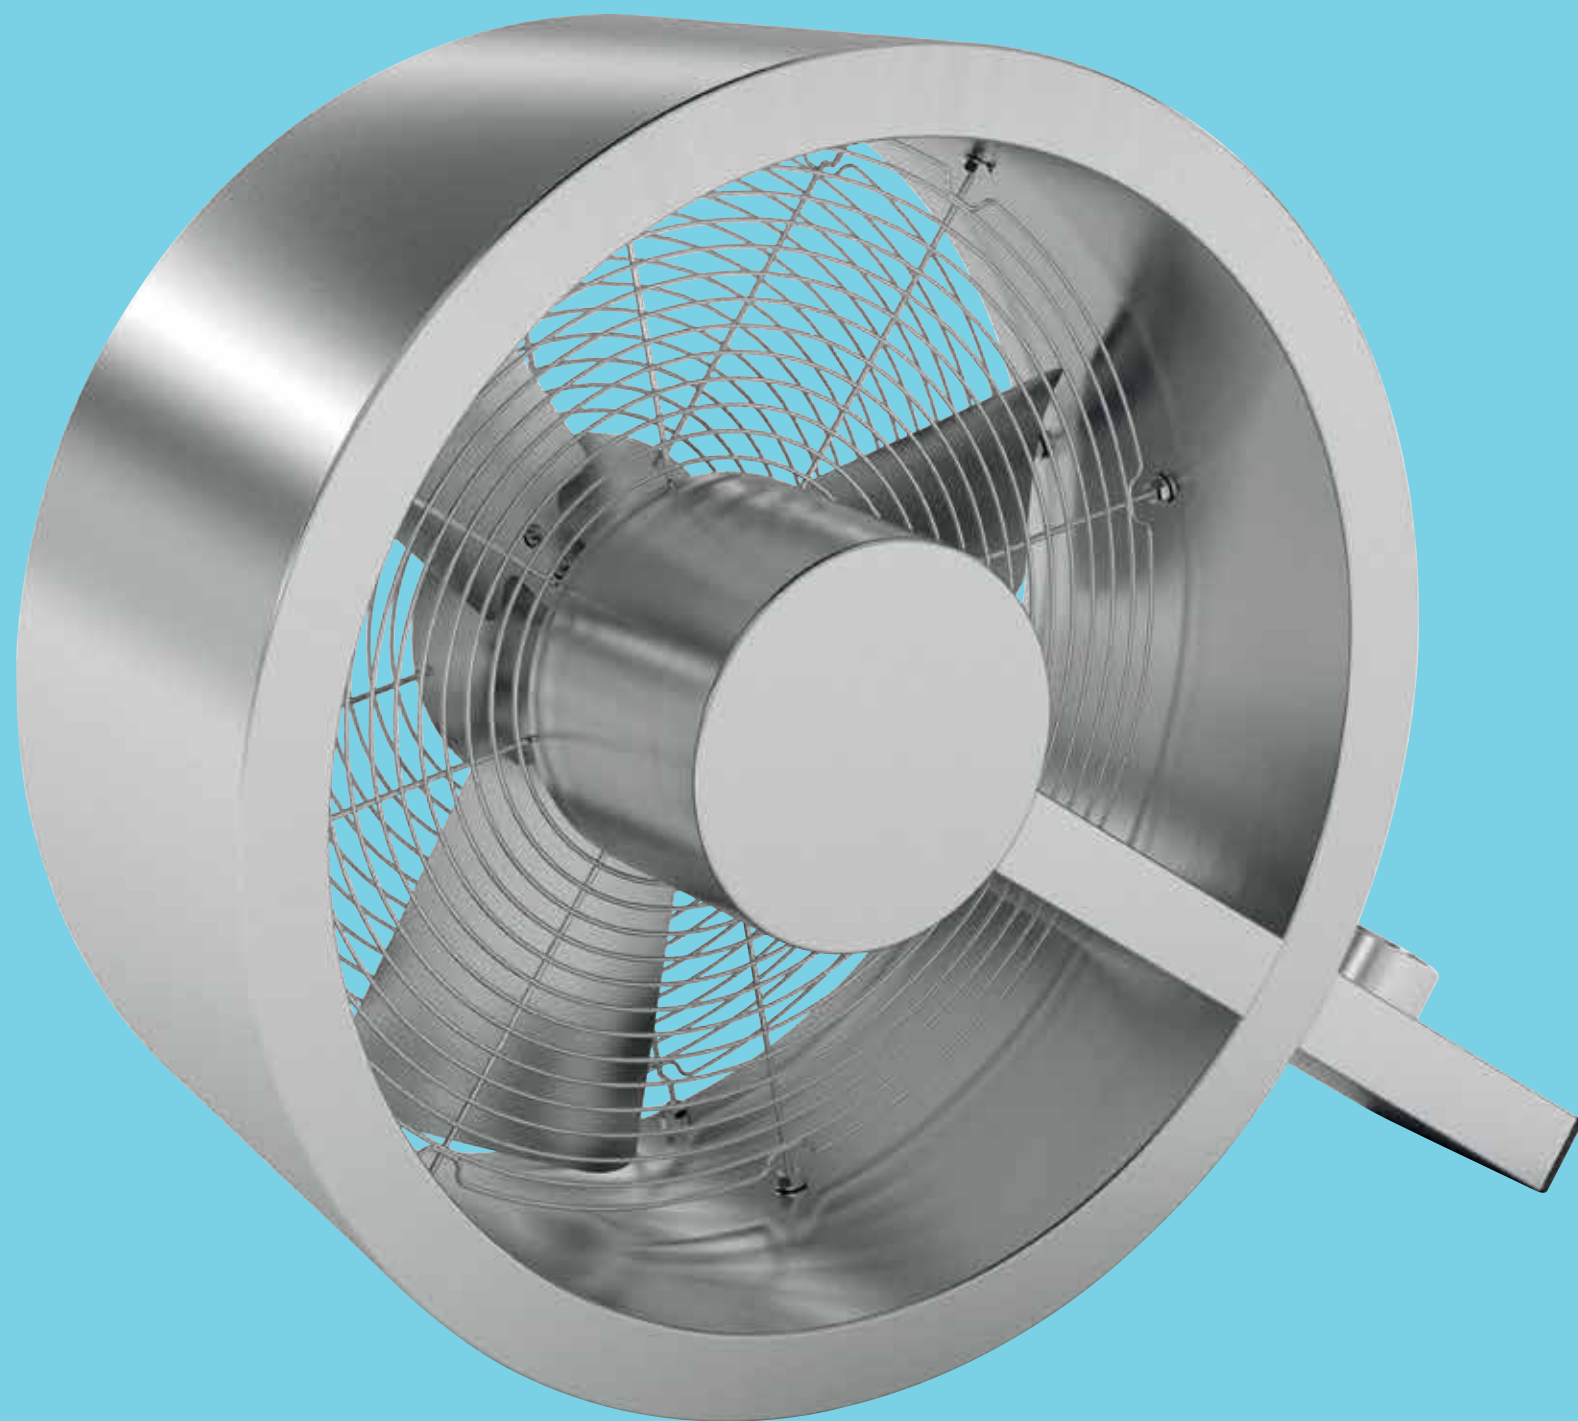

FAN FAVORITES

Gracious Home features the world's finest fans—keep every room cool and breezy without sacrificing style.

Q-FAN

Stainless Steel, Three Power Levels, Easy Cleaning of Blades.

STADLER FORM Metal Q Fan. 17"L x 14"H x 6"D. #01328263. $229.99.