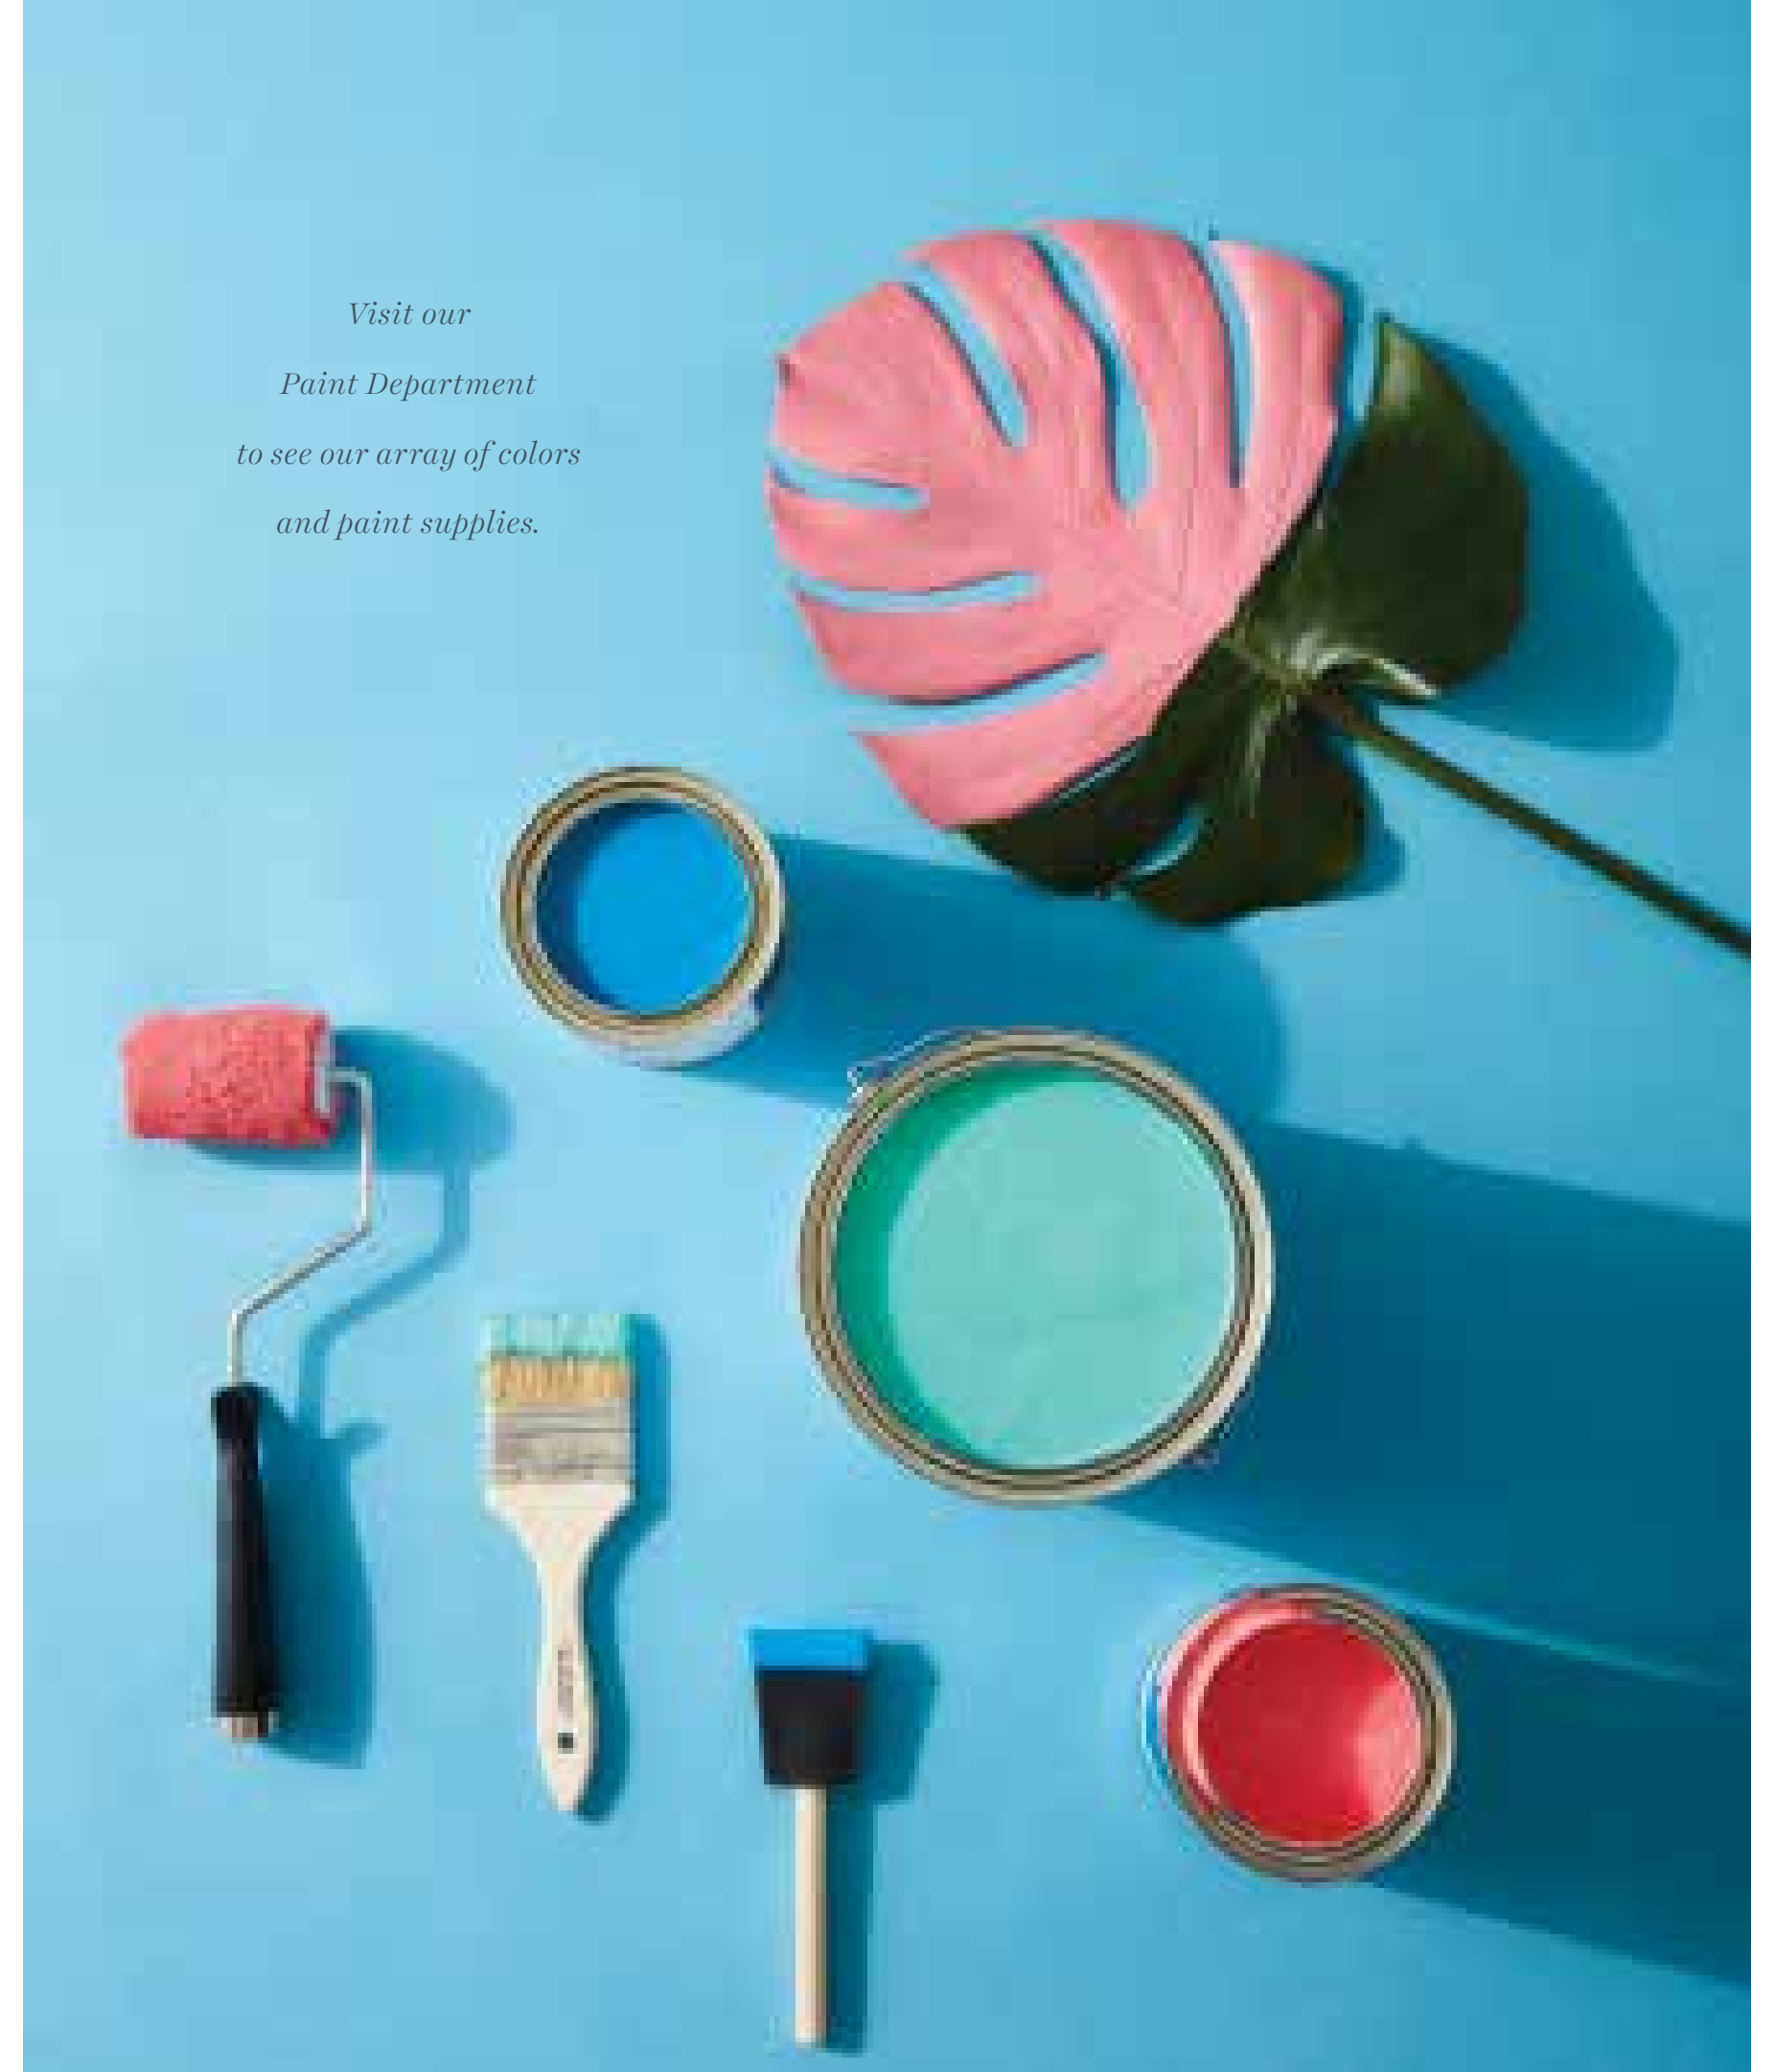

**TRUE VALUE AT GRACIOUS HOME**

*It's the right time to visit our True Value Hardware Shop at our East Side and West Side locations.*

1. **L'OBJET Gold Pyramid Clock**. 4"L x 2"W x 4.5"H. #01328649. \$925.