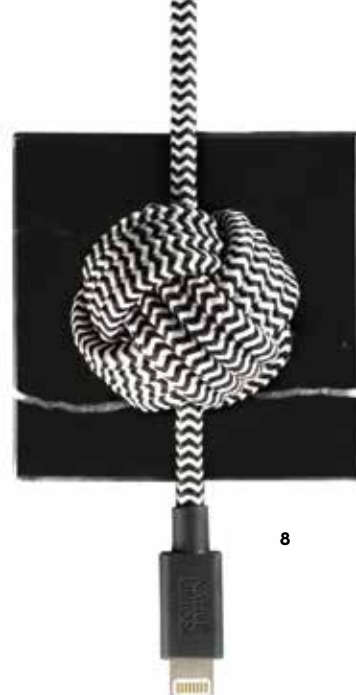

1

2

3

8

9

10

4

GIFTS FOR THE TECHIE

The latest and most innovative gifts that will impress even the most tech savvy on your list.

11

12

13

5

6

7

14

15

1. MASTER & DYNAMIC Black Metal and Navy Leather MH40 Over Ear Headphones. 7.87”L x 7.27”H x 1.97”D. #01334998. $399. 2. PRYMA Rose Gold Headphones. 17.5”L. #01330646. $499. 3. MASTER & DYNAMIC Wireless Gunmetal and Black Leather Over Ear Headphones. 7.87”L x 7.27”H x 1.97”D. #01334996. $549. 4. CLOUDNOLA Stainless Steel Flipping Out Clock. 14.17”L x 5.5”W x 3.35”H. #01330289. $179.99. 5. ELECTRIC OBJECTS E02 Walnut Frame. 12.87”W x 21.96”H. #01335333. $110. 6. ELECTRIC OBJECTS Black E02 Art Display. 12.87”W x 21.96”H. #01335332. $315. 7. NATIVE UNION Black and Grey Clic Marble iPhone 7 Case. 5.2”L x 2.8”W x 0.4”D. #01334863. $89.99.

8. NATIVE UNION Black Marble iPhone / iPad Night Cable. 120”L. #01334861. $64.99. 9. MASTER & DYNAMIC Palladium and Black Rubber Earphones. 0.8”L x 0.5”W. #01335002. $199. 10. MASTER & DYNAMIC Brass Metal and Black Rubber Earphones. 0.8”L x 0.5”W. #01335001. $199. 11. NATIVE UNION iPhone / iPad Tag Cable. #01334859. $54.99. 12. NATIVE UNION iPhone / iPad Belt Cable. 48”L. #01334854. $24.99. 13. HALO HOMME Linen Acronym Pocket Squares. 13”L x 13”W. #5066072. $50 Each. 14. NATIVE UNION White Marble Dock for Apple Watch. 2.6”L x 2.8”W x 2.8”D. #01334865. $139.99. 15. MOST MODEST Yellow Niko Power Strip with Mesh Cable. 120”L. #01335335. $95.