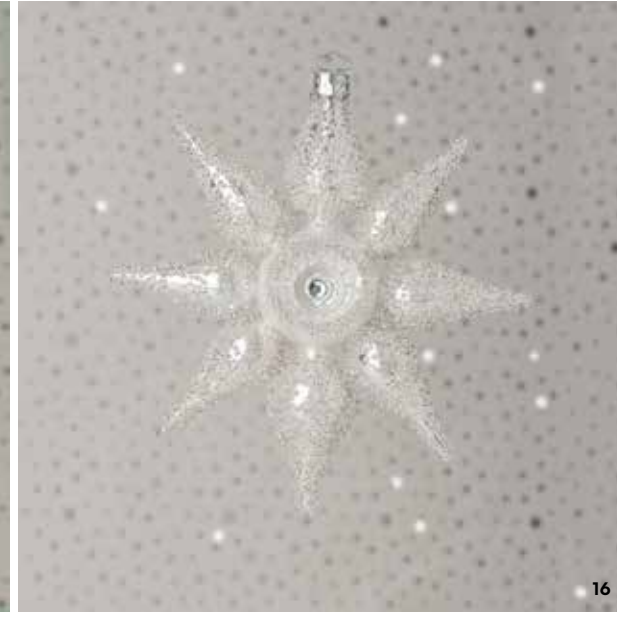

HOLIDAY ORNAMENTS
*Every ornament tells a story.
Write your story with our
curated collection of ornaments.*