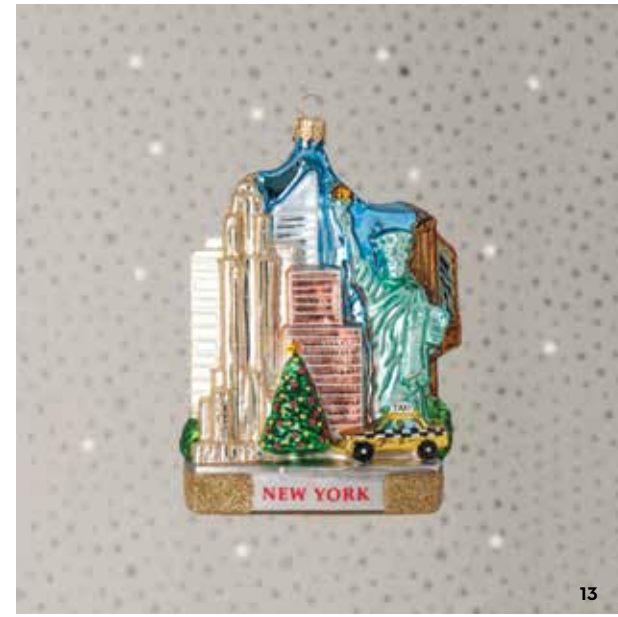

KIM SEYBERT

Spread the holiday cheer with these intricate and festive table accents.

1. KIM SEYBERT Round Red Capiz Shell Placemat, 15"D. #01272501, \$81. 2. KIM SEYBERT White and Gold Linen Crochet Edge Napkin, 21"L x 21"W. #01314465, \$22. 3. KIM SEYBERT Gingerbread Napkin Ring, 2.5"L x 2.13"W x 2.6"H. #01329197, \$47. 4. KIM SEYBERT Embellished Gingerbread Placemat, 16.5"L x 15"W. #01329224, \$153.