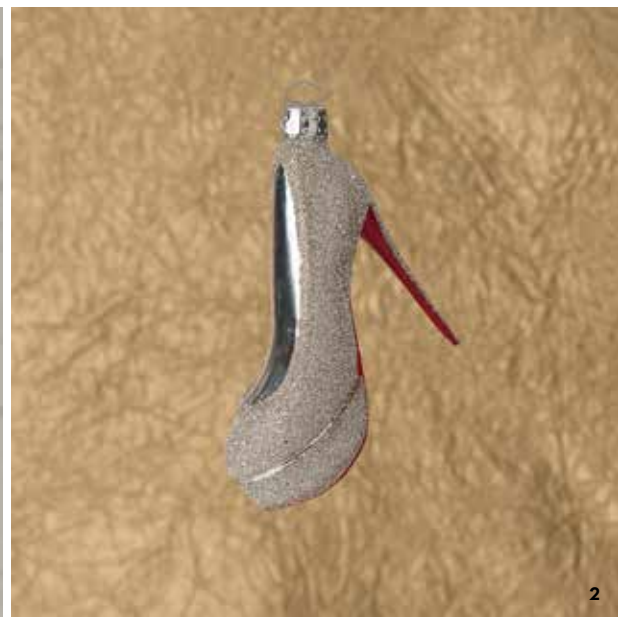

KIM SEYBERT

Spread the holiday cheer with these intricate and festive table accents.

1. KIM SEYBERT Round Red Capiz Shell Placemat, 15"D. #01272501, \$81. 2. KIM SEYBERT White and Gold Linen Crochet Edge Napkin, 21"L x 21"W. #01314465, \$22. 3. KIM SEYBERT Gingerbread Napkin Ring, 2.5"L x 2.13"W x 2.6"H. #01329197, \$47. 4. KIM SEYBERT Embellished Gingerbread Placemat, 16.5"L x 15"W. #01329224, \$153.